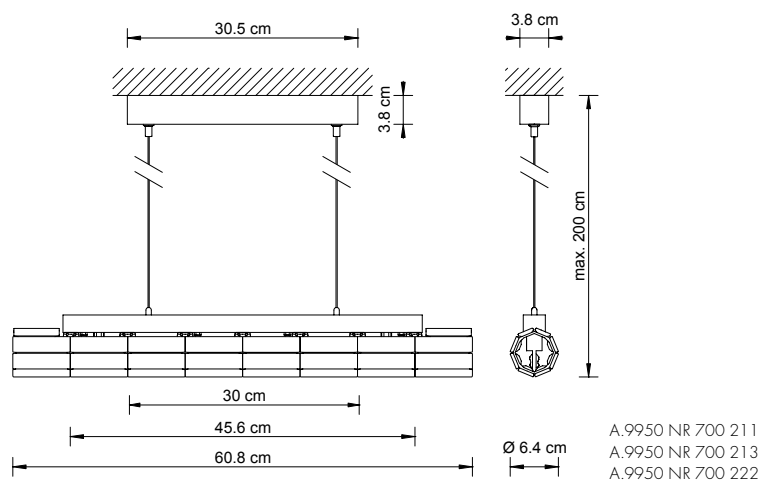

A.9950 NR 700 212 (x3)

VERVE

—

Verve is a versatile luminaire with flexible application options. It is available as a wall luminaire and a pendant luminaire, each in a variety of sizes. The wall luminaire can be mounted horizontally as well as vertically. What makes Verve stand out is its fusion of contemporary shape, precision-cut crystal and pleasantly warm halogen light, which gently illuminates the room. Vibrant yet fine light structures are cast on walls. The pendant luminaire suffuses dining room tables or bars with pleasant light. Verve underscores the sophisticated ambience of restaurants or private rooms where, due to its flexibility, it integrates excellently into the architecture, whose character it accentuates.

A.9950 NR 700 213

VERVE

SURFACE-MOUNTED PENDANT LUMINAIRE. LUMINARIA COLGANTE MONTADA EN LA SUPERFICIE. LUMINAIRE PENDENTIF MONTÉ AU PLAFOND.

#	Finish Acabado Finition	Crystal Cristal Cristal	Wattage Vataje Watts	Ø × Length Ø × Longitud Ø × Longueur	Max. Height Altura máx. Hauteur max.	Weight Peso Poids
A.9950 NR 700 211	Stainless Steel, Anthracite Gray Acero Inoxidable, Gris Antracita Acier Inoxydable, Gris Anthracite	Crystal (S)	5 × max. 25 W	Ø 6.4 × 45.6 cm	max. 200 cm	3.94 kg
A.9950 NR 700 213			7 × max. 25 W	Ø 6.4 × 60.8 cm		4.54 kg
A.9950 NR 700 222			3 × max. 25 W	Ø 6.4 × 30 cm		2.5 kg

VERVE

SURFACE-MOUNTED WALL LUMINAIRE. LUMINARIA DE PARED MONTADA EN LA SUPERFICIE. APPLIQUE MURALE MONTÉE EN SURFACE.

#	Finish Acabado Finition	Crystal Cristal Cristal	Wattage Vataje Watts	Ø × Height × Extension Ø × Altura × Extensión Ø × Hauteur × Profondeur	Weight Peso Poids
A.9950 NR 700 210	Stainless Steel, Anthracite Gray Acero Inoxidable, Gris Antracita Acier Inoxydable, Gris Anthracite	Crystal (S)	1 × max. 25 W	Ø 6.4 × 15.2 x 9.4 cm	1.1 kg
A.9950 NR 700 212			5 × max. 25 W	Ø 6.4 × 45.6 x 9.4 cm	2.28 kg
A.9950 NR 700 214			7 × max. 25 W	Ø 6.4 × 60.8 x 9.4 cm	2.88 kg
A.9950 NR 700 225			3 × max. 25 W	Ø 6.4 × 30 x 9.4 cm	1.9 kg